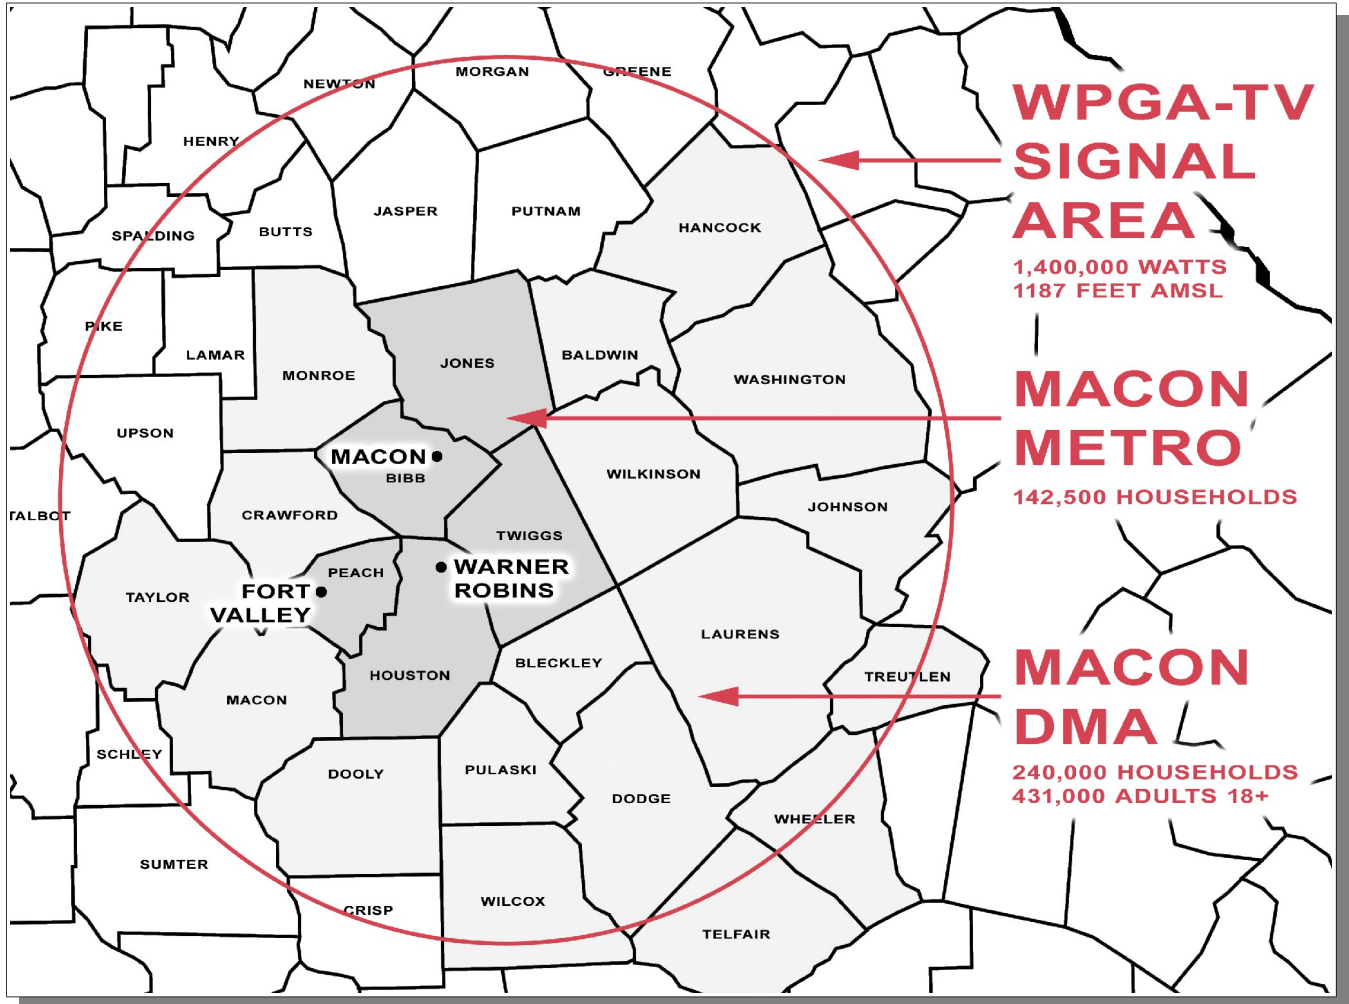

MACON, GEORGIA DMA

Metro: 142,500 Households

DMA: 240,000 Households

431,000 Adults 18+

Weekly Reach: Over 187,500 Adults

**73 Cable Systems and
100,000 Homes on DirecTV and Dish Network**

Register Communications, Inc.